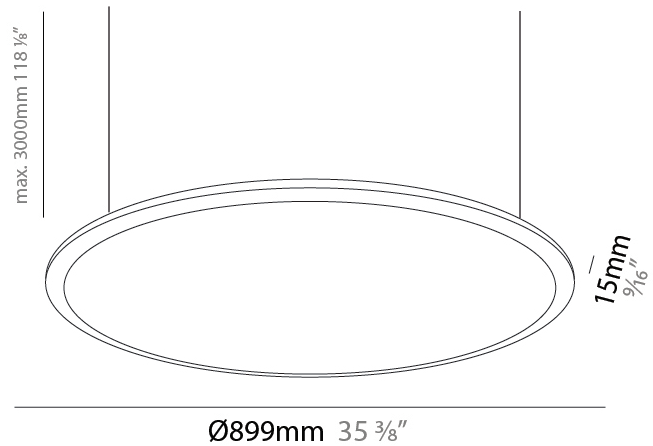

ORBITAL SUSPENSION

A51062-

base number   Color   Finish
Temperature   Options

PROJECT _____
TYPE _____
SPECIFIER _____
QUANTITY _____
DATE _____

1. To build a product code in our configurator select the specify button on the base model # product page
2. To build a manual product code on this datasheet choose from the options listed below in blue font and add the suffix to the base model #

GENERAL

Series: Orbital
Brand: Ivela
Division: Architectural
Mounting Type: Suspension
Mounting Location: Ceiling
Subcategory: Pendant

PHYSICAL

Shape: Round
Diameter (mm): 899
Diameter (in): 35 ³/₈
Height (mm): 19
Height (in): 3/4
Max. Overall Height (mm): 2500
Max. Overall Height (in): 98 ⁷/₁₆
Light Distribution: Direct
Diffuser: Opal Polycarbonate
Fixture Finish: WHI / BLK / GLD
Fixture Material: Aluminum

ELECTRICAL

Lamp Type: LED
Input Wattage (W): 56
Dimming: Tri-Mode (Non-Dimming and Phase Dimming (120Vac only) and 0-10V Dimming)
Driver Included: No
Driver Location: Remote
Driver Type: Constant Voltage - Universal
Driver Class: Class 2
Input Voltage (V): 120 - 277
Output Voltage (V): 24

LED

Color Temperature (°K): 2700 / 3000 / 4000
Max. Delivered Lumen (lm): 4032 / 4200 / 4452
Nominal Lumen (lm): 6720 / 7000 / 7420
CRI: >93 CRI
Lamp Life (hrs): 50000

OPTICAL

RATINGS AND CERTIFICATIONS

Certified By: Certified for North American Standards
IP rating: IP20