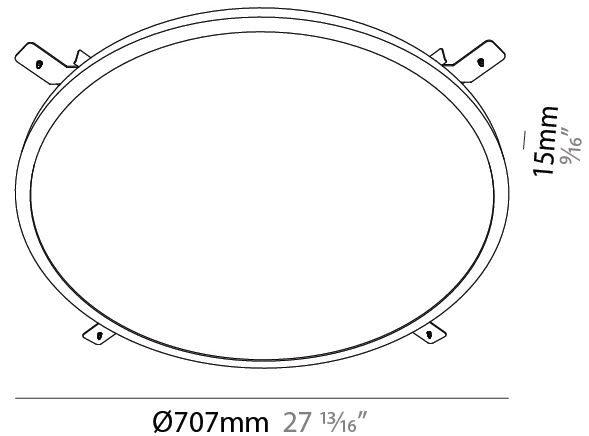

PROJECT	_____
TYPE	_____
SPECIFIER	_____
QUANTITY	_____
DATE	_____

ORBITAL RECESSED

A56182- _____
base number   Color   Finish
                         Temperature   Options

1. To build a product code in our configurator select the specify button on the base model # product page
2. To build a manual product code on this datasheet choose from the options listed below in blue font and add the suffix to the base model #

GENERAL

Series: Orbital
Brand: Ivela
Division: Architectural
Mounting Type: Recessed
Mounting Location: Ceiling
Subcategory: Ambient

PHYSICAL

Shape: Round
Diameter (mm): 707
Diameter (in): 287 ¹³/₁₆
Height (mm): 15
Height (in): 9/16
Light Distribution: Direct
Diffuser: PMMA - Opal
Fixture Finish: WHI / BLK / GLD
Fixture Material: Aluminum

ELECTRICAL

Lamp Type: LED
Input Wattage (W): 44
Dimming: Tri-Mode (Non-Dimming and Phase Dimming (120Vac only) and 0-10V Dimming)
Driver Included: No
Driver Location: Remote
Driver Type: Constant Voltage - Universal
Driver Class: Class 2
Input Voltage (V): 120 - 277
Output Voltage (V): 24

LED

Color Temperature (°K): 2700 / 3000 / 4000
Max. Delivered Lumen (lm): 3168 / 3300 / 3498
Nominal Lumen (lm): 5280 / 5500 / 5830
CRI: >93 CRI
Lamp Life (hrs): 50000

OPTICAL

RATINGS AND CERTIFICATIONS

Certified By: CSA Certified to UL and CSA Standards
IP rating: IP20