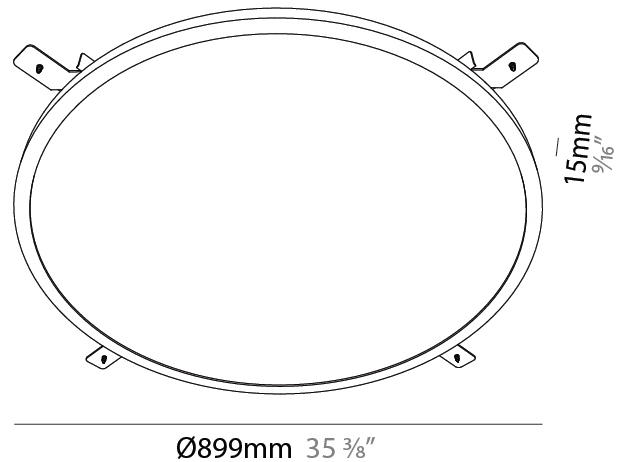

PROJECT	
TYPE	
SPECIFIER	
QUANTITY	
DATE	

ORBITAL RECESSED

A56183-

base number   Color   Finish
Temperature   Options

1. To build a product code in our configurator select the specify button on the base model # product page
2. To build a manual product code on this datasheet choose from the options listed below in blue font and add the suffix to the base model #

GENERAL

Series: Orbital
Brand: Ivela
Division: Architectural
Mounting Type: Recessed
Mounting Location: Ceiling
Subcategory: Ambient

PHYSICAL

Shape: Round
Diameter (mm): 899
Diameter (in): 35 ³/₈
Height (mm): 19
Height (in): 3/4
Light Distribution: Direct
Diffuser: PMMA - Opal
Fixture Finish: WHI / BLK / GLD
Fixture Material: Aluminum

ELECTRICAL

Lamp Type: LED
Input Wattage (W): 56
Dimming: Tri-Mode (Non-Dimming and Phase Dimming (120Vac only) and 0-10V Dimming)
Driver Included: No
Driver Location: Remote
Driver Type: Constant Voltage - Universal
Driver Class: Class 2
Input Voltage (V): 120 - 277
Output Voltage (V): 24

LED

Color Temperature (°K): 2700 / 3000 / 4000
Max. Delivered Lumen (lm): 4032 / 4200 / 4452
Nominal Lumen (lm): 6720 / 7000 / 7420
CRI: >93 CRI
Lamp Life (hrs): 50000

OPTICAL

RATINGS AND CERTIFICATIONS

Certified By: CSA Certified to UL and CSA Standards
IP rating: IP20