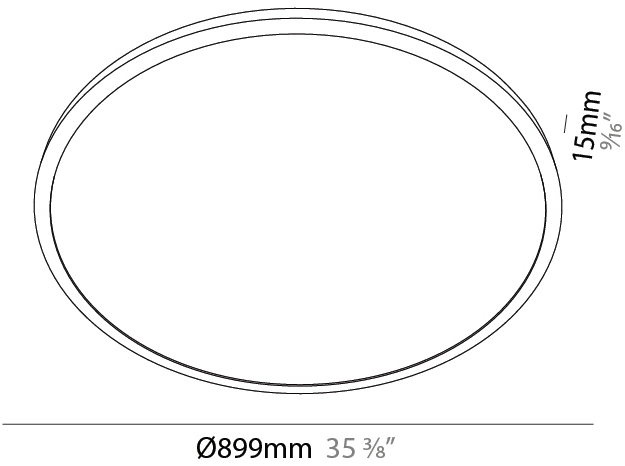

PROJECT	_____
TYPE	_____
SPECIFIER	_____
QUANTITY	_____
DATE	_____

ORBITAL SURFACE

A52033- _____ - _____
base number   Color   Finish
                         Temperature   Options

1. To build a product code in our configurator select the specify button on the base model # product page
2. To build a manual product code on this datasheet choose from the options listed below in blue font and add the suffix to the base model #

GENERAL

Series: Orbital
Brand: Ivela
Division: Architectural
Mounting Type: Surface
Mounting Location: Wall / Ceiling
Subcategory: Ambient

PHYSICAL

Shape: Round
Diameter (mm): 899
Diameter (in): 35 3/8
Height (mm): 19
Height (in): 3/4
Light Distribution: Direct
Diffuser: PMMA - Opal
Fixture Finish: WHI / BLK / GLD
Fixture Material: Aluminum

ELECTRICAL

Lamp Type: LED
Input Wattage (W): 56
Dimming: Tri-Mode (Non-Dimming and Phase Dimming (120Vac only) and 0-10V Dimming)
Driver Included: No
Driver Location: Remote
Driver Type: Constant Voltage - Universal
Driver Class: Class 2
Input Voltage (V): 120 - 277
Output Voltage (V): 24

LED

Color Temperature (°K): 2700 / 3000 / 4000
Max. Delivered Lumen (lm): 4032 / 4200 / 4452
Nominal Lumen (lm): 6720 / 7000 / 7420
CRI: >93 CRI
Lamp Life (hrs): 50000

OPTICAL

RATINGS AND CERTIFICATIONS

Certified By: CSA Certified to UL and CSA Standards
IP rating: IP20