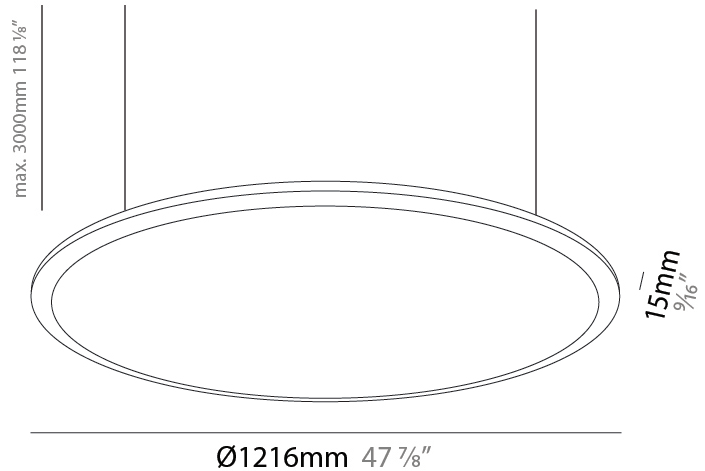

PROJECT _____
TYPE _____
SPECIFIER _____
QUANTITY _____
DATE _____

ORBITAL SUSPENSION

A51063- -

base number   Color   Finish
Temperature   Options

1. To build a product code in our configurator select the specify button on the base model # product page
2. To build a manual product code on this datasheet choose from the options listed below in blue font and add the suffix to the base model #

GENERAL

Series: Orbital
Brand: Ivela
Division: Architectural
Mounting Type: Suspension
Mounting Location: Ceiling
Subcategory: Pendant

PHYSICAL

Shape: Round
Diameter (mm): 1216
Diameter (in): 47 ⁷/₈
Height (mm): 19
Height (in): 3/4
Max. Overall Height (mm): 2500
Max. Overall Height (in): 98 ⁷/₁₆
Light Distribution: Direct
Diffuser: Opal Polycarbonate
Fixture Finish: WHI / BLK / GLD
Fixture Material: Aluminum

ELECTRICAL

Lamp Type: LED
Input Wattage (W): 78
Dimming: Tri-Mode (Non-Dimming and Phase Dimming (120Vac only) and 0-10V Dimming)
Driver Included: No
Driver Location: Remote
Driver Type: Constant Voltage - Universal
Driver Class: Class 2
Input Voltage (V): 120 - 277
Output Voltage (V): 24

LED

Color Temperature (°K): 2700 / 3000 / 4000
Max. Delivered Lumen (lm): 5472 / 5700 / 6042
Nominal Lumen (lm): 9120 / 9500 / 10070
CRI: >93 CRI
Lamp Life (hrs): 50000

OPTICAL

RATINGS AND CERTIFICATIONS

Certified By: Certified for North American Standards
IP rating: IP20